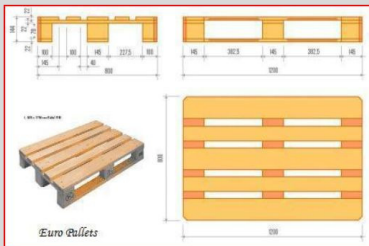

PRODUCT CODE 21 . 05010 . 0010 ROUND BUCKET 12 L. + WRINGER

TECHNICAL DATA-SHEET

<i>Support Row Materials</i>	PP polypropylène + 2% of Masterbatches colour
<i>Bucket Product weight</i>	308 grams
<i>Wringer Product Weight</i>	87 grams
<i>Total Product Weight</i>	395 grams
<i>Product measures</i>	mm 285 * 285 * 260
<i>Type of Handle</i>	Metal with knob
<i>Knob</i>	PP
<i>Product Label</i>	mm 70 * 30
<i>EAN 13 BAR CODE</i>	8 007898 00740 3
<i>MOQ each colour</i>	3000 PCS
<i>Origin of the Product</i>	Made in Italy
<i>Custom Code</i>	HS 39249000

LOGISTIC DATA-SHEET

<i>Packing</i>	10 PCB
<i>Carton dimensions</i>	mm 300 x 300 x 500
<i>Volume</i>	0,045000 (N° 220 pcs/m3)
<i>Packing Weight</i>	Net weight Kg. 3,950 Gross Weight Kg 4,500
<i>Palletization</i>	N° 12 ctns each layer x 4 levels = 48 cartons x 10 PCS (N° 480 PCS)
<i>Europallet EPAL</i>	cm 80 x 120 x 220H "second hand " on charge at € 8,00
<i>Packing Label</i>	Shipping Mark

PRODUCT PICTURE

SHIPPING MODE

Curtainsider Trailer Loading Plan for Euro Pallets

Curtainsider trailer width and length:
 2480mmx13600mm
 Euro pallet width and length :
 800mmx1200mm

Layout 1 : 33 pcs of euro pallets fit in a curtainsider trailer

40' HC container (High Cube)	65 cbm (stretch to 68)	Length: 39' 6 1/2" 12.056 m Width: 7' 8 1/4" 2.347 m Height: 8' 5 1/2" 2.684 m	8' 5 3/4" 2.585 m
------------------------------	------------------------	--	---------------------