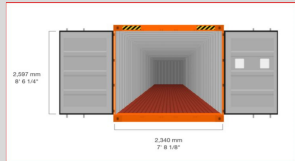

PRODUCT PICTURE

SHIPPING MODE

Curtainsider Trailer Loading Plan for Euro Pallets

Curtainsider trailer width and length:
 2480mmx13600mm
 Euro pallet width and length :
 800mmx1200mm

Layout 1 : 33 pcs of euro pallets fit in a curtainsider trailer

40' HC container (High Cube)	65 cbm (stretch to 68)	Length: 39' 6 1/2" 12.056 m Width: 7' 8 1/4" 2.347 m Height: 8' 5 1/2" 2.684 m	8' 5 3/4" 2.585 m
------------------------------	------------------------	--	---------------------