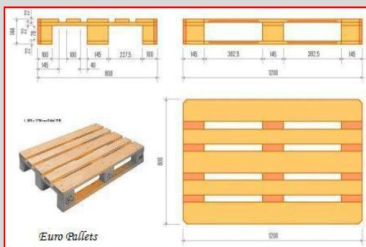

PRODUCT CODE 33 . 02095 . 0025 **NATURAL WOODEN HANDLE 130 CM**

TECHNICAL DATA-SHEET

Wooden Type	Pine
Treatment	Natural
Wooden Origin	Swedish
Diameter	22 mm
Length	130 cm
Handle Head	Rounded
Type of Screw	Without
Product weight	260 grams (indicative weight - Wood is a living material without specific weight)
EAN 13 BAR CODE	Without
Origin of the Product	Made in Italy
Custom HS Code	73239400

LOGISTIC DATA-SHEET

Packing	25 PCB
Bundle dimensions	cm 130 * 20 * 16
Volume	0,04200 (N° 570 pcs/m3)
Packing Weight	Net weight Kg. 6,500 Gross Weight Kg. 6,500
Palletization	N° 50 pack. of 25 PCB = 1250 PCS
Europallet EPAL	cm 80*120*220H
Packing Label	Shipping Mark

SHIPPING MODE

Curtainsider Trailer Loading Plan for Euro Pallets

Curtainsider trailer width and length:
2480mmx13600mm
Euro pallet width and length :
800mmx1200mm

Layout 1: 33 pcs of euro pallets fit in a curtainsider trailer

40' HC container (High Cube)	65 cbm (stretch to 68)	Length: 39' 6 1/2" 12.056 m	Width: 7' 8 1/4" 2.347 m	8' 5 3/4" 2.585 m
		Height: 8' 5 1/2" 2.684 m		