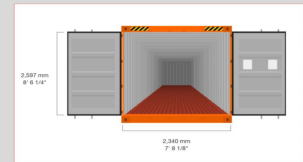

SHIPPING MODE

Curtainsider Trailer Loading Plan for Euro Pallets

Curtainsider trailer width and length:
2480mmx13600mm
Euro pallet width and length :
800mmx1200mm

Layout 1: 33 pcs of euro pallets fit in a curtainsider trailer

40' HC container (High Cube)	65 cbm (stretch to 68)	Length: 39' 6 1/2" 12.056 m	Width: 7' 8 1/4" 2.347 m	8' 5 3/4" 2.585 m
		Height: 8' 5 1/2" 2.684 m		